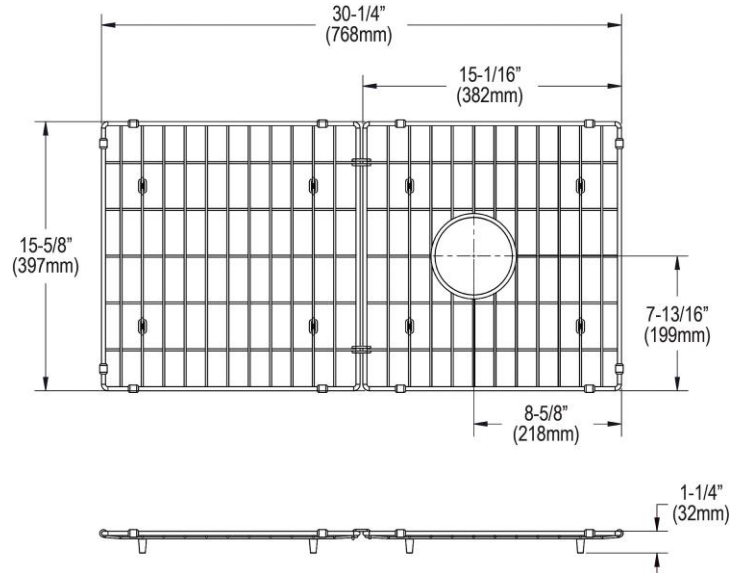

Material:	Stainless Steel
Dimensions:	29-15/16" x 14-7/8" x 1-1/4"
Fits Bowl Size(s):	31.39" x 16.19"

A Century of Tradition and Quality.
For more than 100 years, Elkay has been making innovative products and providing exceptional customer care. We take pride in offering plumbing products that make life easier, inspire change and leave the world a better place.

[Clean and Care Manual (PDF)](#)

[Clean and Care Manual (PDF)](#)

[Warranty (PDF)](#)